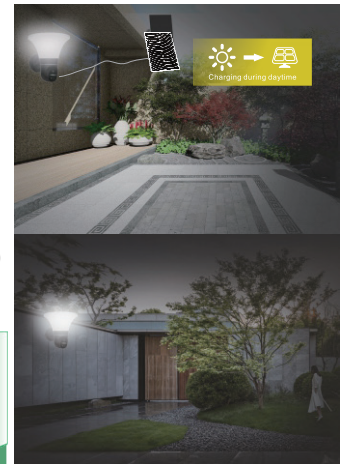

F10

Solar Floodlight PTZ Camera

- H.265 Compression format
- Resolution: 2MP/3MP/4MP Optional
- Cloud and TF card storage (Max 128G)
- 2.8mm Lens
- Max 10400mAh Battery
- 6W Solar panel

Main function